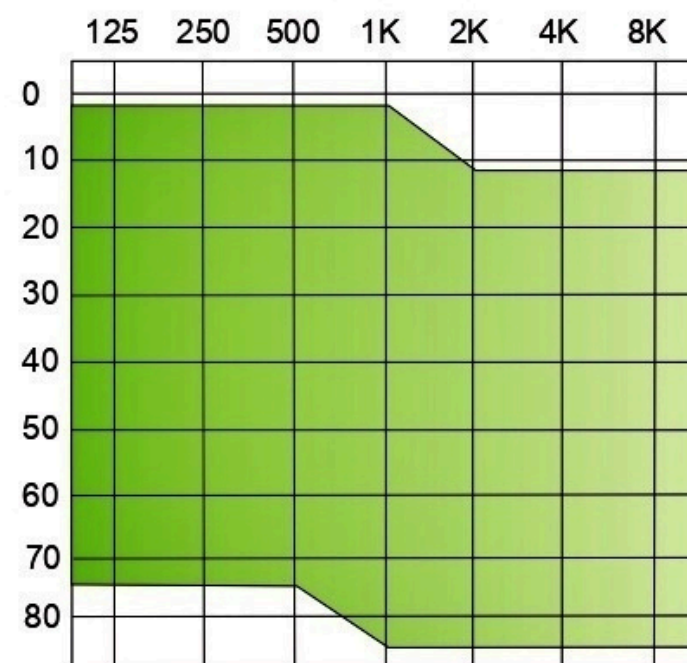

Users love the Dolce's small size, simple operation, and high performance.

It's the ideal choice for Mild Hearing Loss. It's rich in processing features despite it's nearly Invisible size.

- \* Use 10A battery
- \* Height: 0.6"
- \* Dome: 3 sizes available
- \* Programmable: 4 listening programs

## Fitting Range