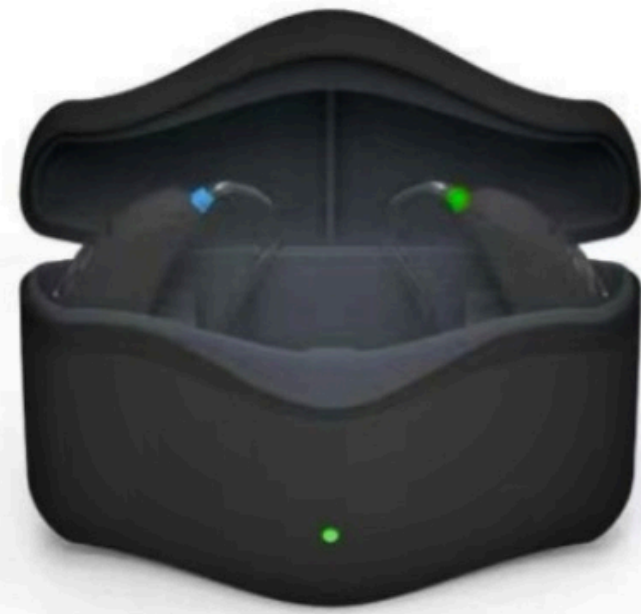

Primo R

2 in 1 HEARING & MUSIC
RIC HEARING AID

Binaural hearing enhancer

Rechargeable

Music & Phone For All Platform

SELLING POINT

2-in-1 Hearing & Music RIC device

Immerse yourself with our comfortable slim BTE design to music streaming and hearing enhancement.

App self-tuning and remote-fitting

Connect wirelessly to iOS® or Android™ devices for SOUNDWEAR® APP remote control: Hearing check / Self tuning Sound Equalizer / Listening Mode Select

FEATURE

- EZCharge® : Magnetic contact charging
- Up to 32 channels WDRC
- Long use time
- Low battery warning
- Drop and Charge, Pick and On
- Intelligent noise reduction function
- User friendly operation button
- 4 listening programs
- Resume of memory
- Dual microphones for better speech understanding

PACKAGE INFO

- Type-C charging cable
- Silicone ear dome
- Charging case
- Brush

TECHNICAL DATA

Maximum output OSPL 90(dBSPL)	120
HFA output OSPL 90(dBSPL)	114
Maximum Full-on gain(dB)	52
HFA Full-on gain(dB)	43
THD(%)	< 2
EQ Input Noise(dB)	< 28
Frequency Range (Hz)	300-5000
Battery Current (mA)	4.5